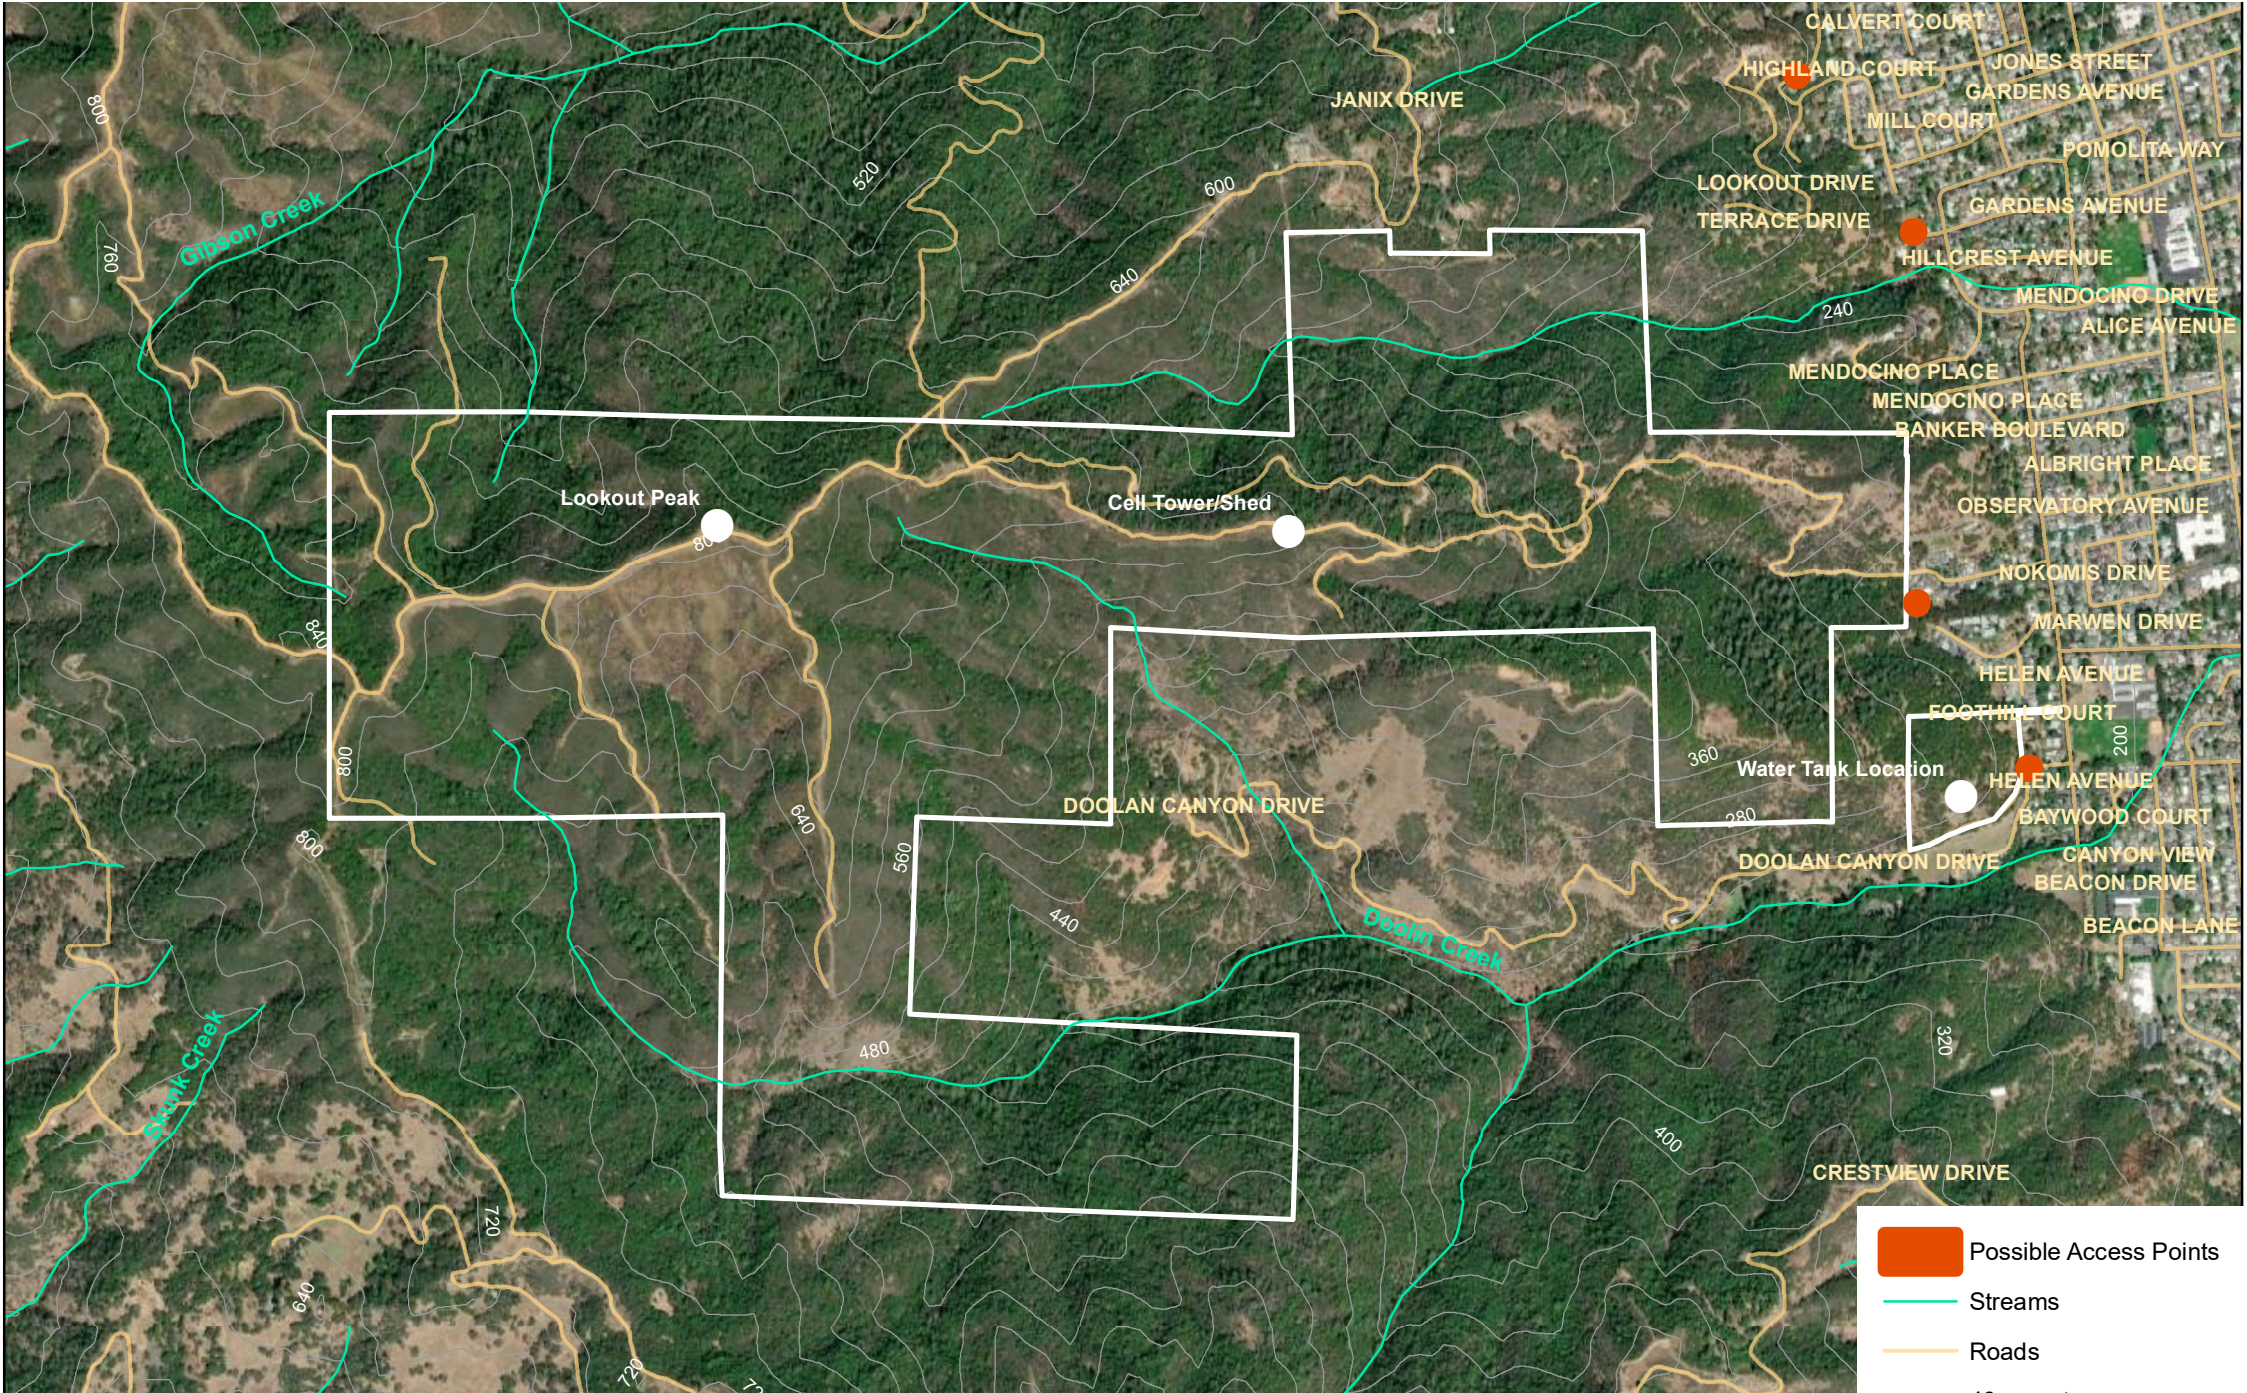

Western Hills Basemap

1,300 650 0 1,300 Feet